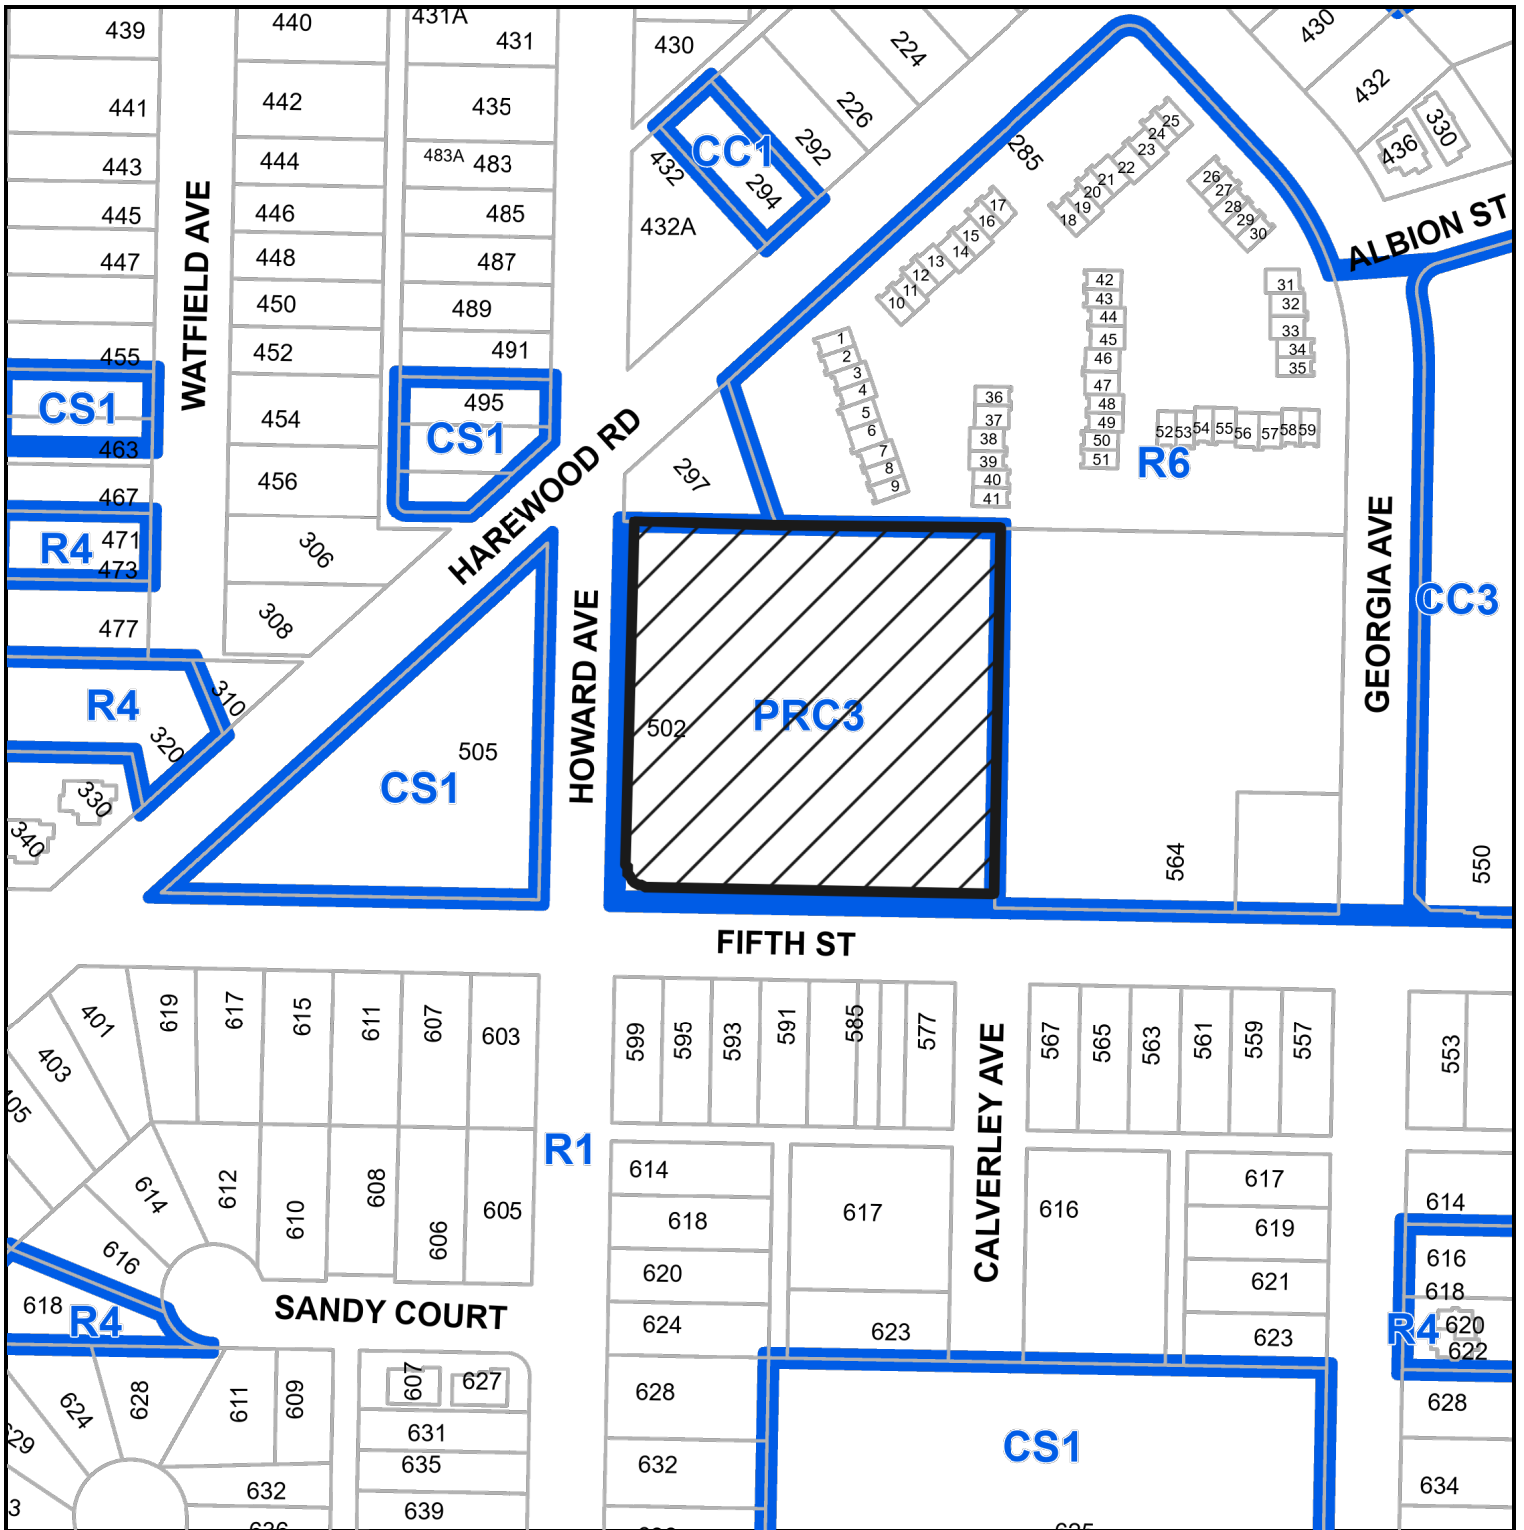

# SUBJECT PROPERTY MAP

502 Howard Ave